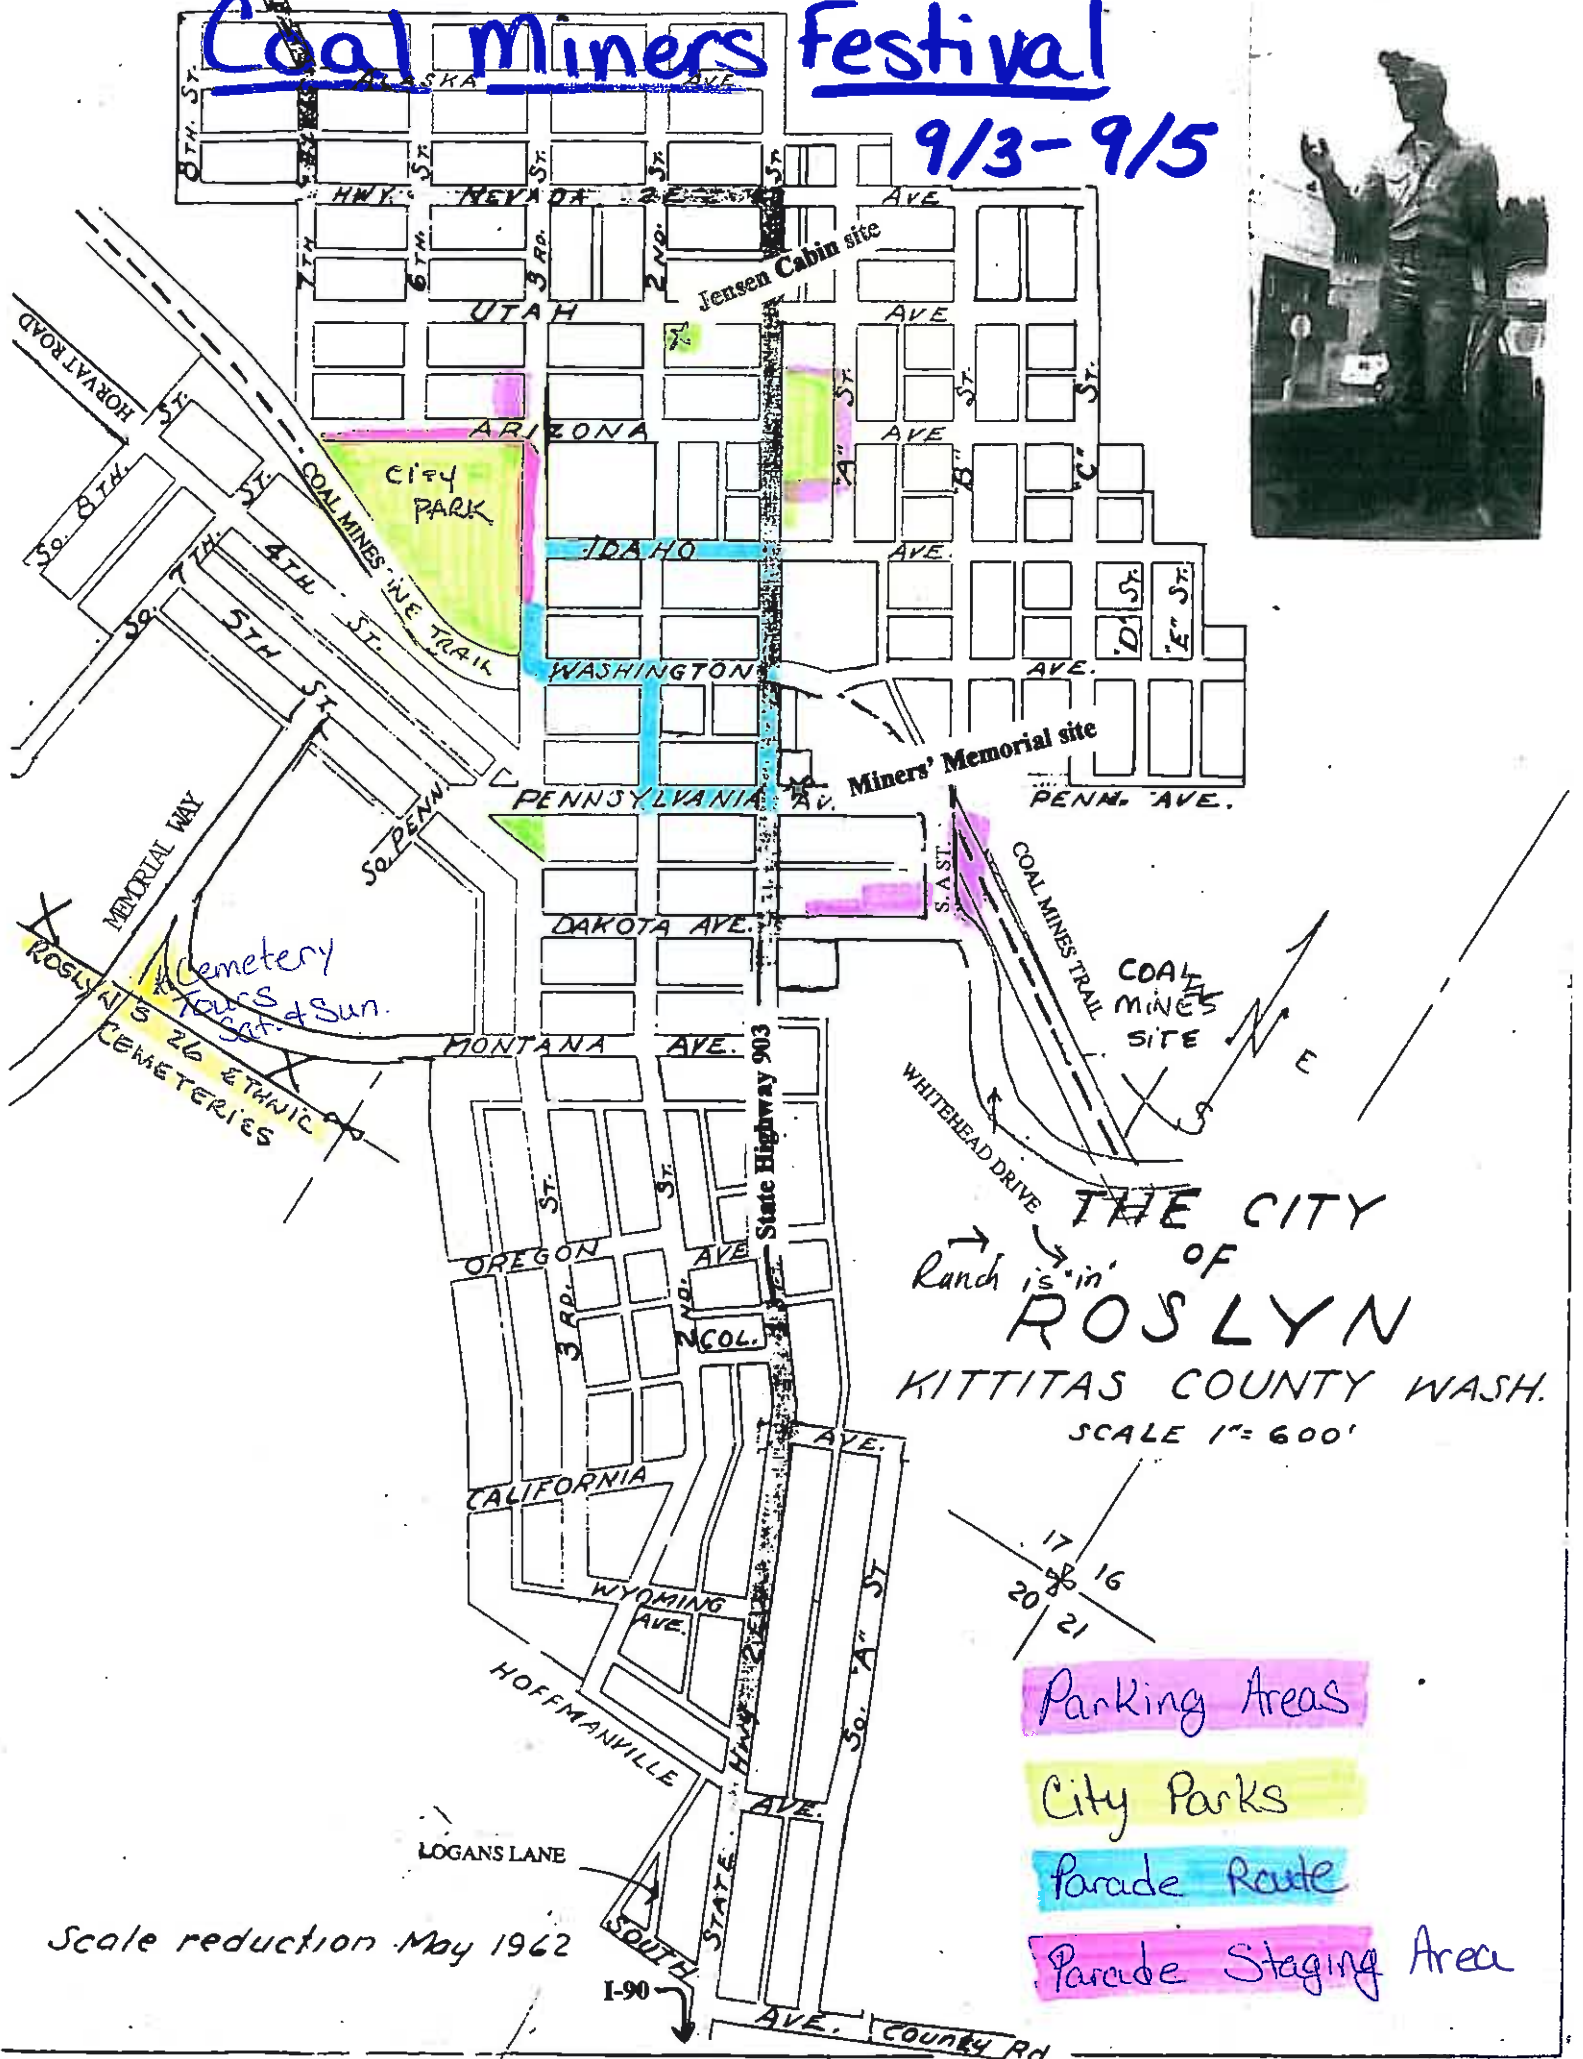

# Coal Miners Festival

9/3-9/5

THE CITY OF ROSLYN  
KITTITAS COUNTY WASH.

SCALE 1" = 600'

Parking Areas

City Parks

Parade Route

Parade Staging Area

Scale reduction May 1962

I-90